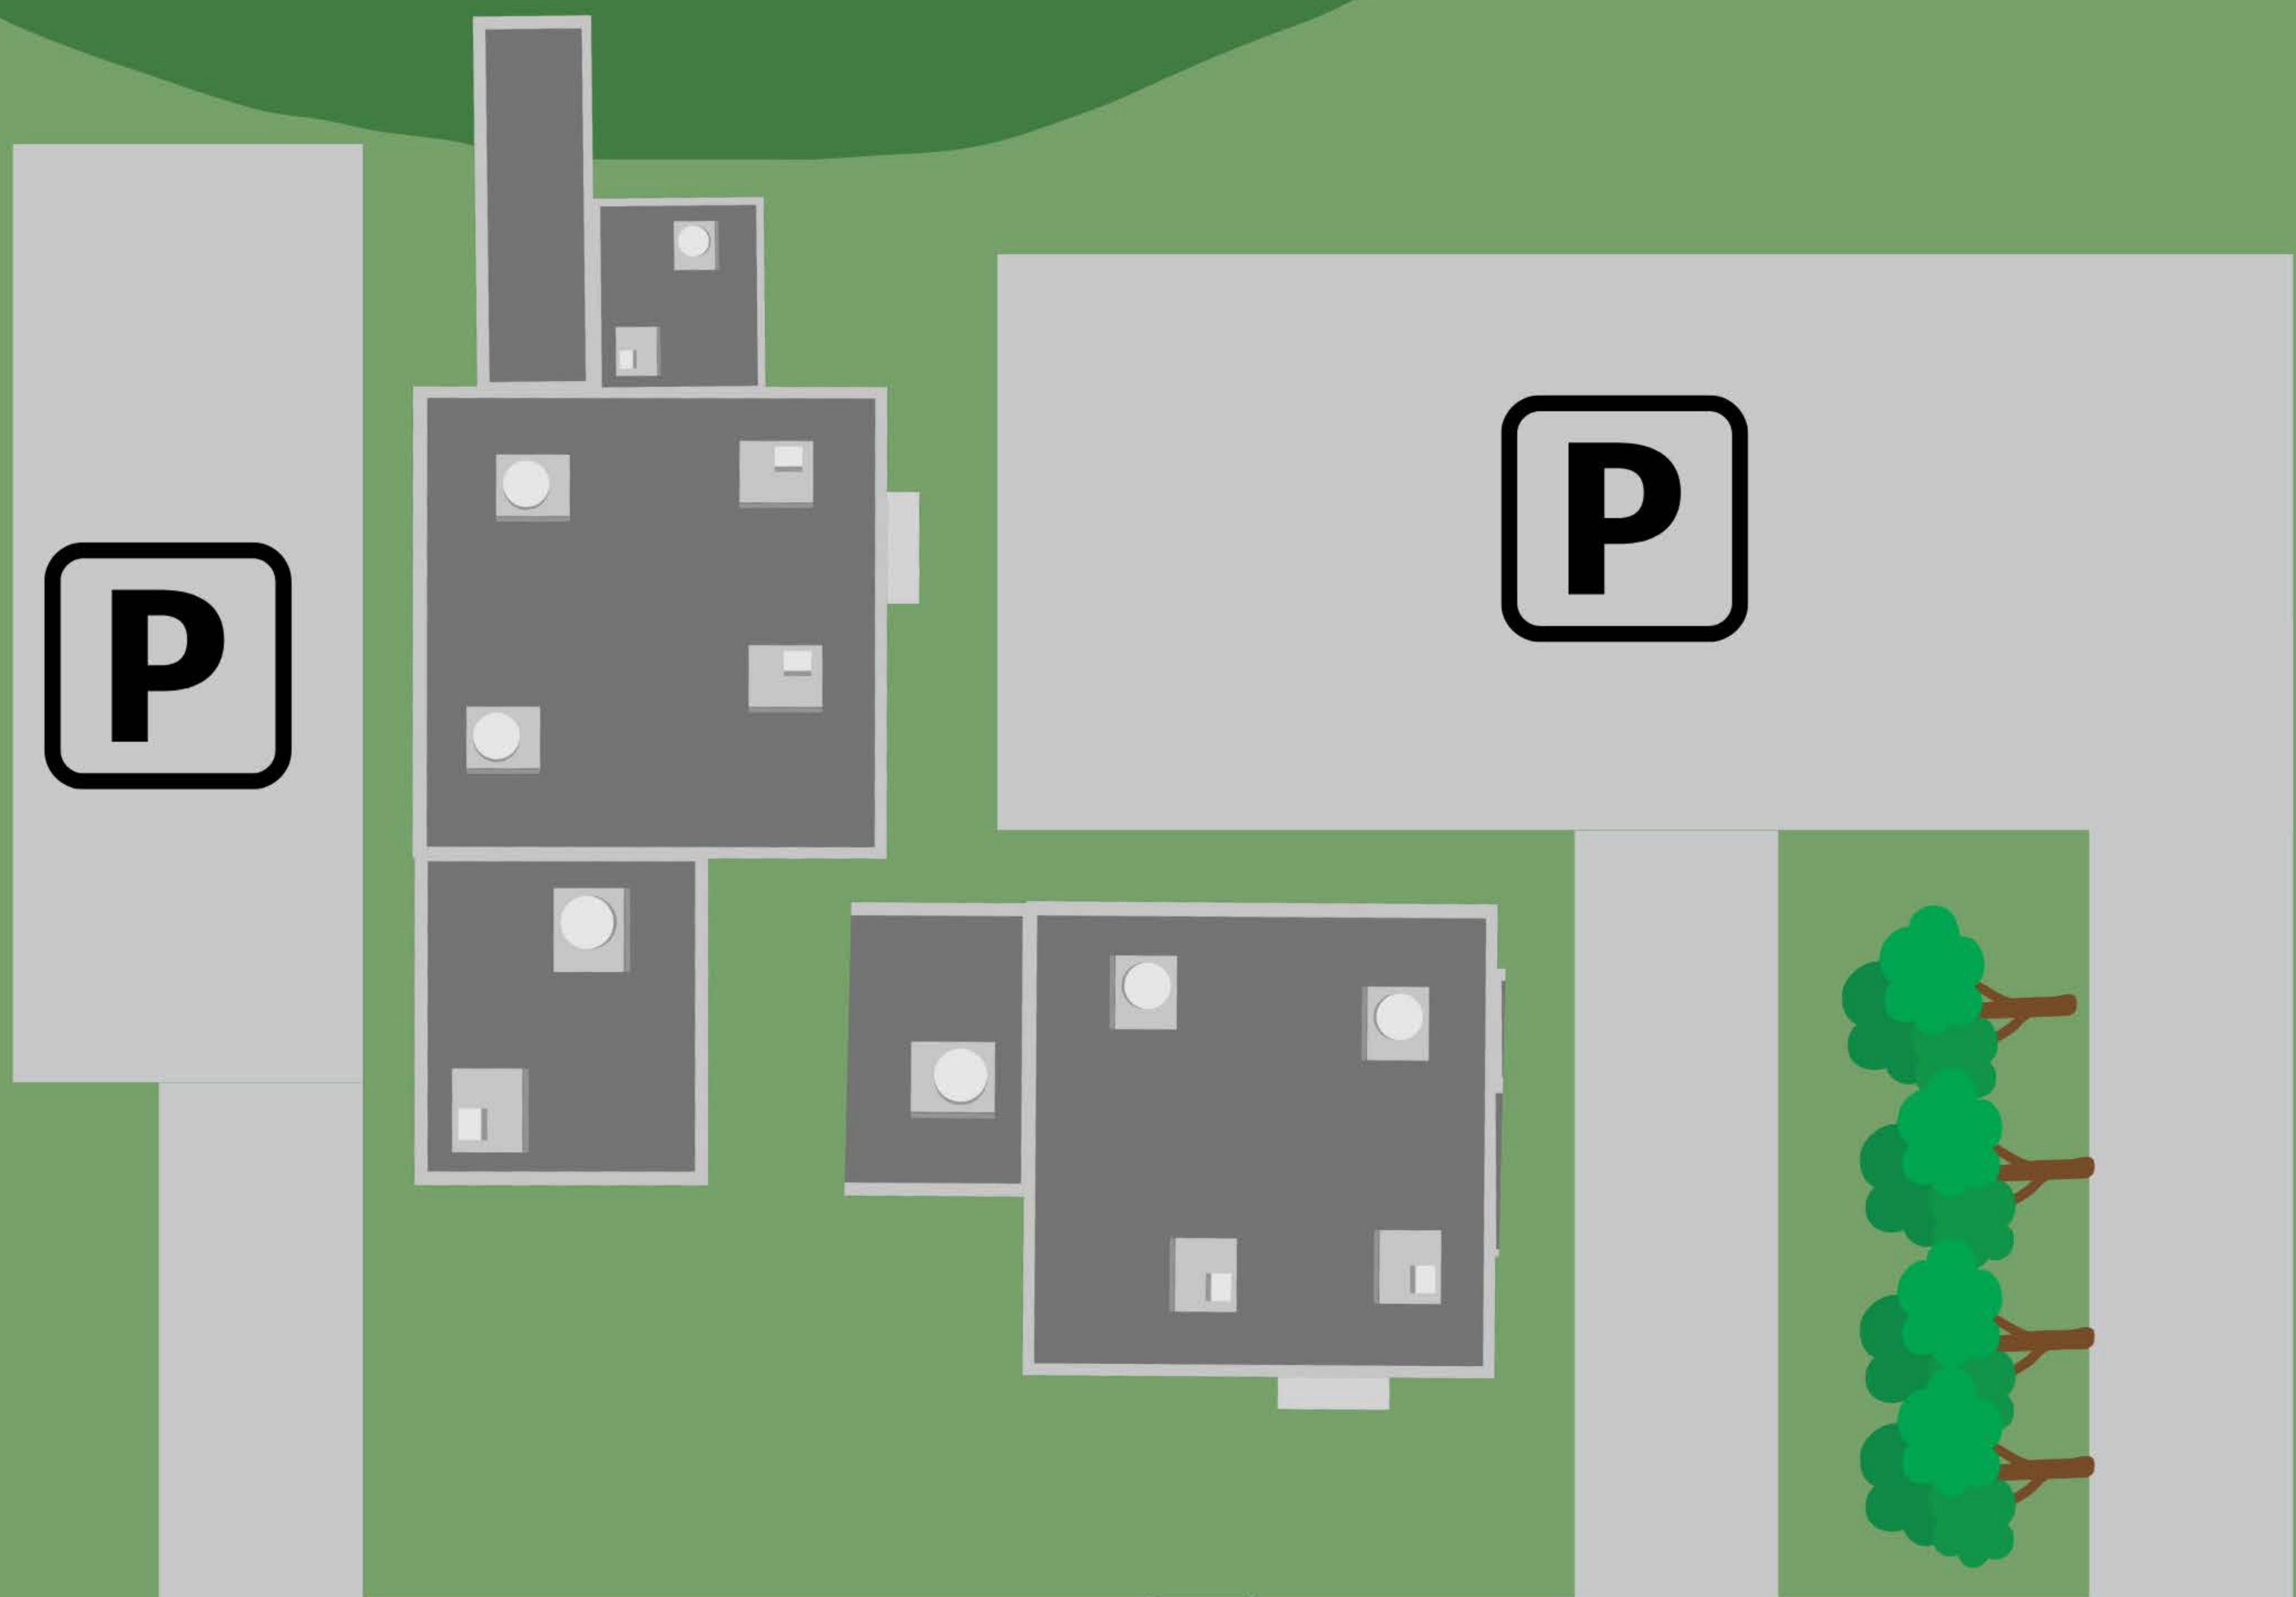

NO DOGS ALLOWED
ON SCHOOL
PROPERTY INCLUDING
THE PARKING LOT

**DENNIS YARMOUTH
HIGH SCHOOL**
210 Station Ave,
South Yarmouth, MA 02664

← ONE WAY

P

← ONE WAY

← **ROUTE 6** **STATION AVENUE** **ROUTE 28** →