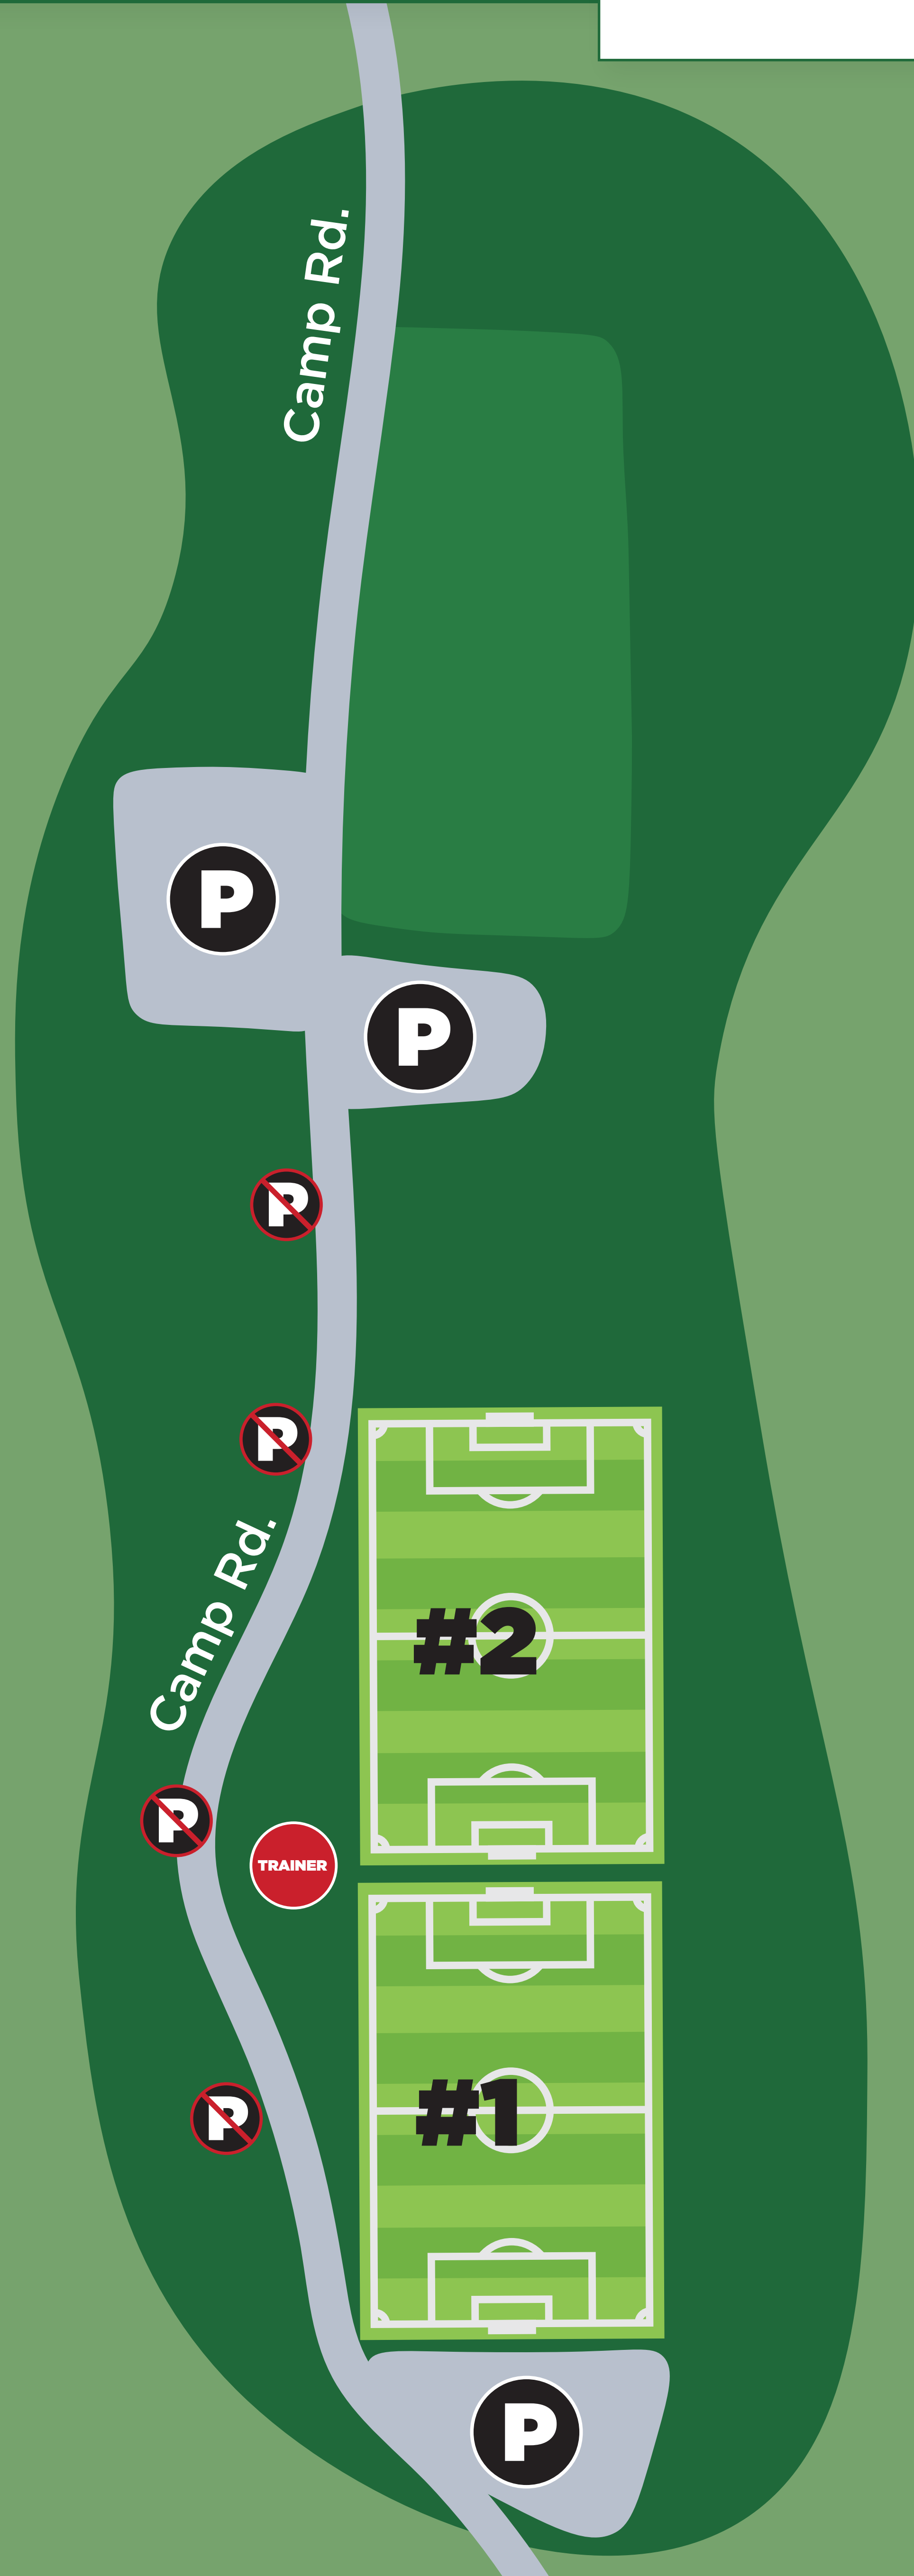

# BACK RIVER SPORTS COMPLEX

15 Camp Allen Rd. Bedford, NH

## SEACOAST

UNITED

**NO PARKING ALONG CAMP RD.**