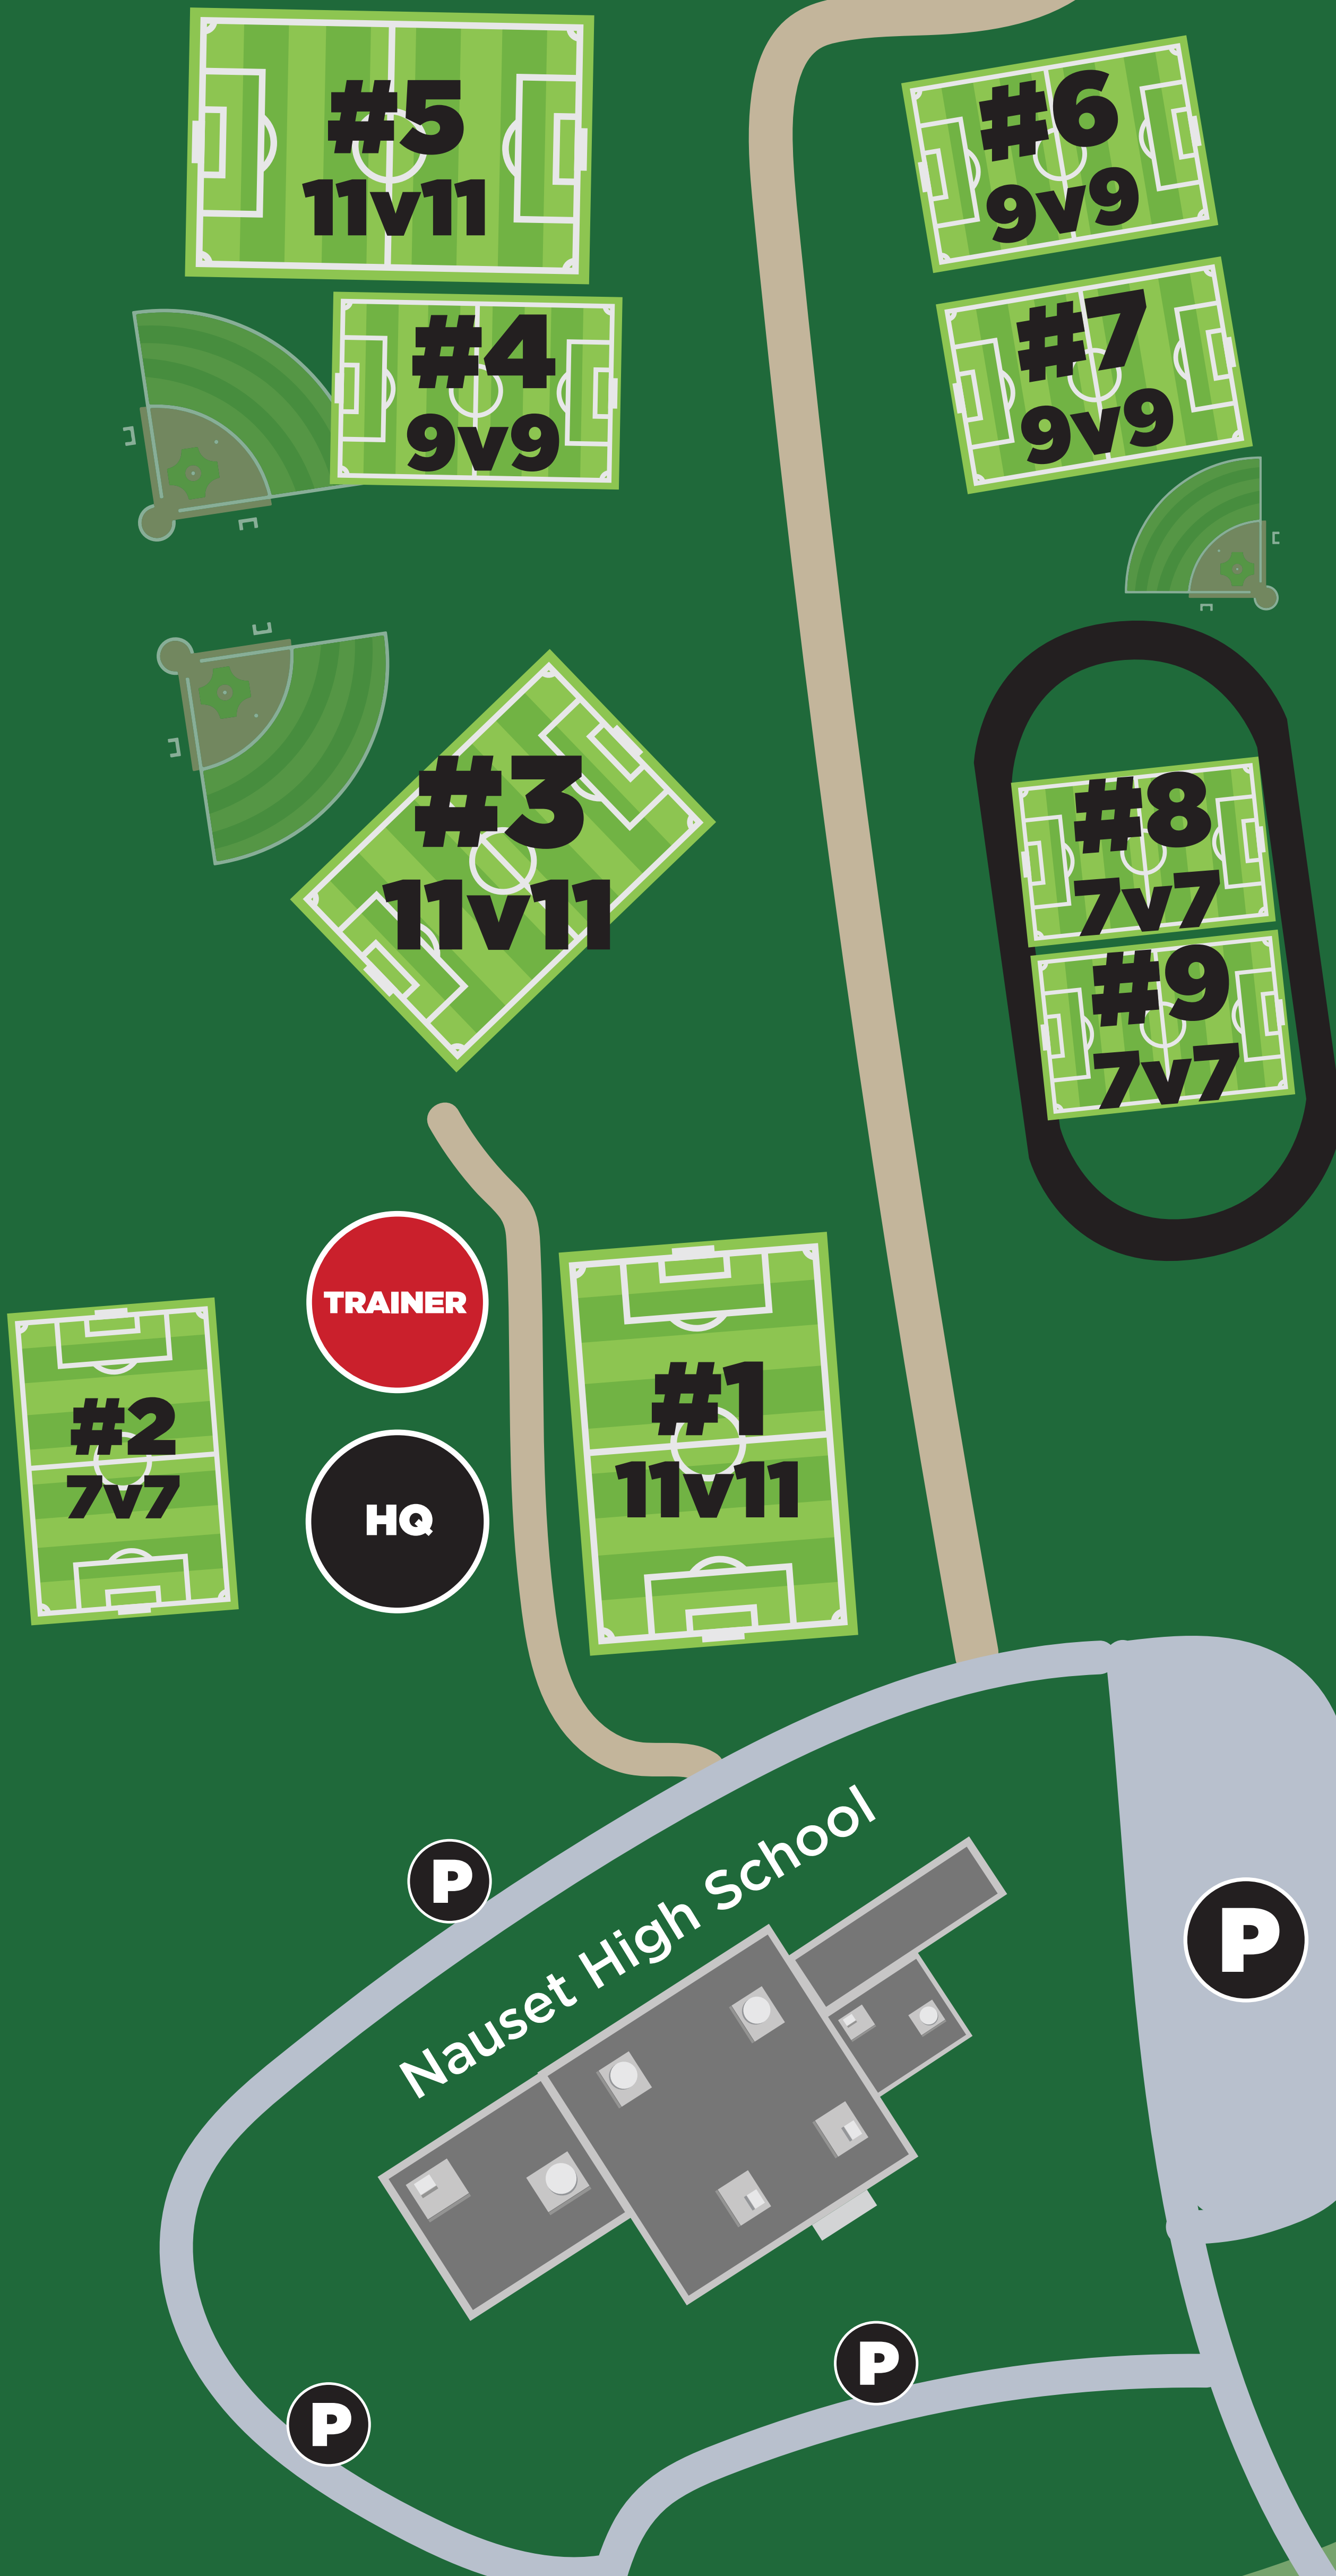

# NAUSET HIGH SCHOOL

100 Cable Rd. Eastham, MA

**NO FIRES, ALCOHOL, SMOKING, OR DOGS ALLOWED ON THE PROPERTY INCLUDING THE PARKING LOT**