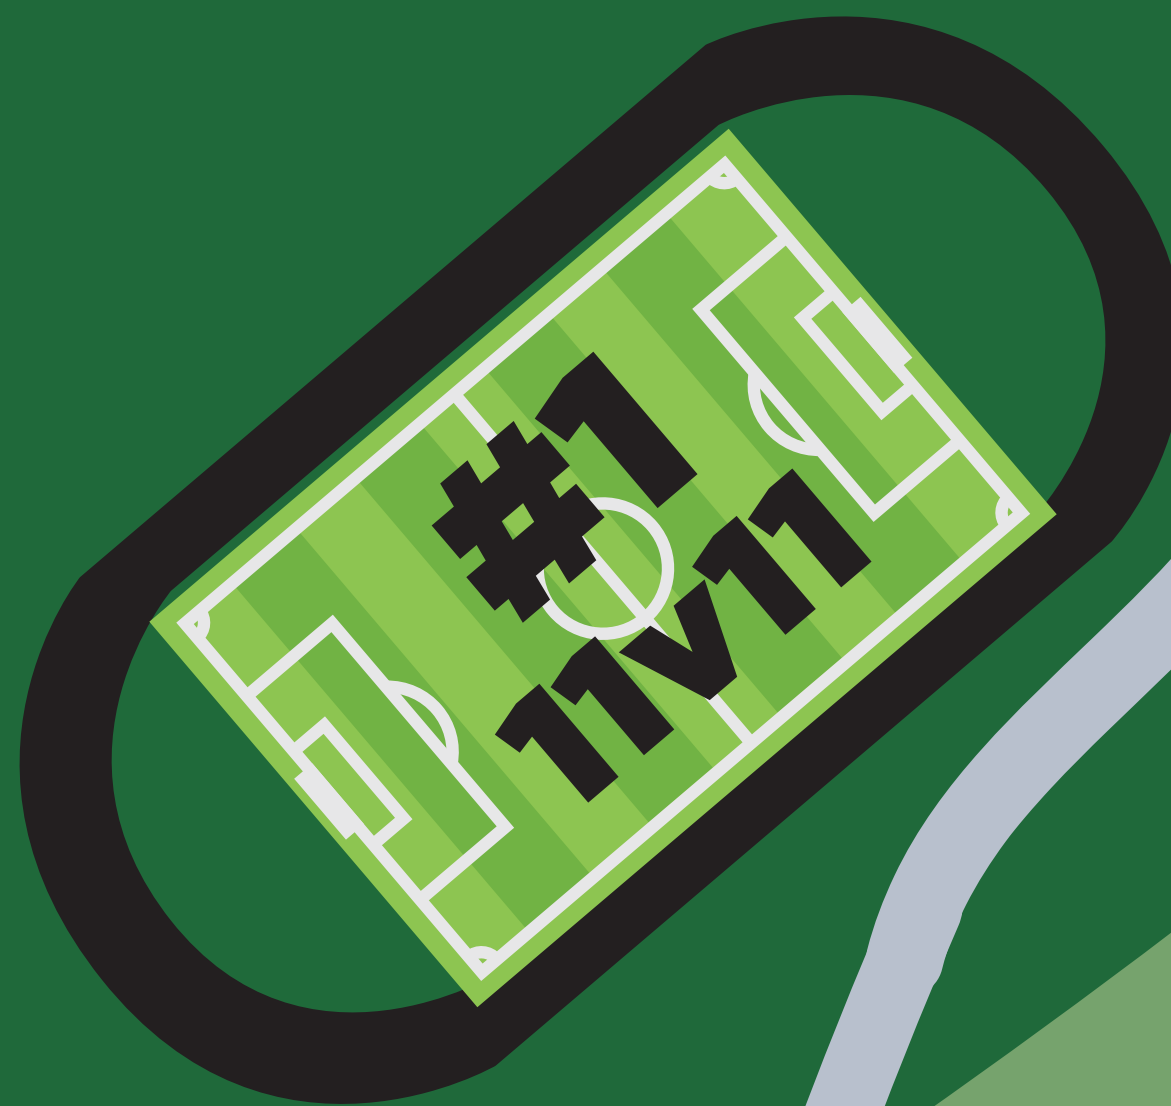

CAPE COD TECH HIGH SCHOOL

351 PLEASANT LAKE AVE
Harwich, MA 02645

Cape Cod Tech High School

← TO ROUTE 6A

PLEASANT LAKE AVE - ROUTE 124

TO ROUTE 6 →

**NO FIRES, ALCOHOL, SMOKING, OR DOGS ALLOWED ON THE PROPERTY
INCLUDING THE PARKING LOT**